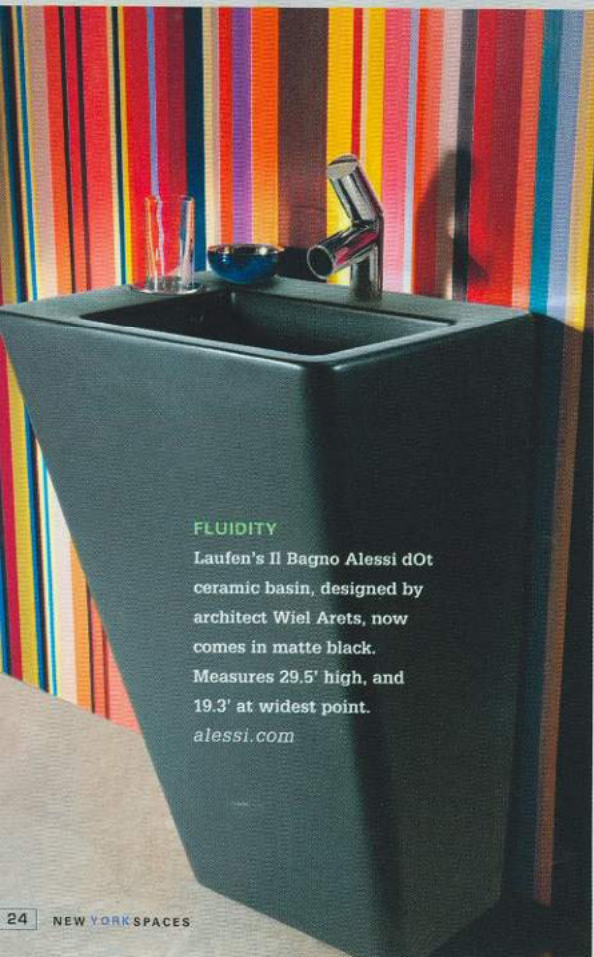

LINEAR THOUGHT

Lignum et Lapis, Antonio Citterio's wood-and-stone design for Arclinea, integrates a miniature indoor greenhouse, dishwasher, and food warmer. arclinea.it

STATEMENTS

SHOWTIME

Amana's new line of refrigerators (68"H by 28"W) show off playful new patterns, textures, and colors. amana.com

FLUIDITY

Laufen's Il Bagno Alessi dOt ceramic basin, designed by architect Wiel Arets, now comes in matte black. Measures 29.5' high, and 19.3' at widest point. alessi.com

YOUR TURN TO SHOWER Part of Jaclo's Retro line, the Deluxe Swivel Showerarm rotates 180 degrees and can be paired with any style Jaclo rainhead (including the 12"D Sandro, shown here). jaclo.com